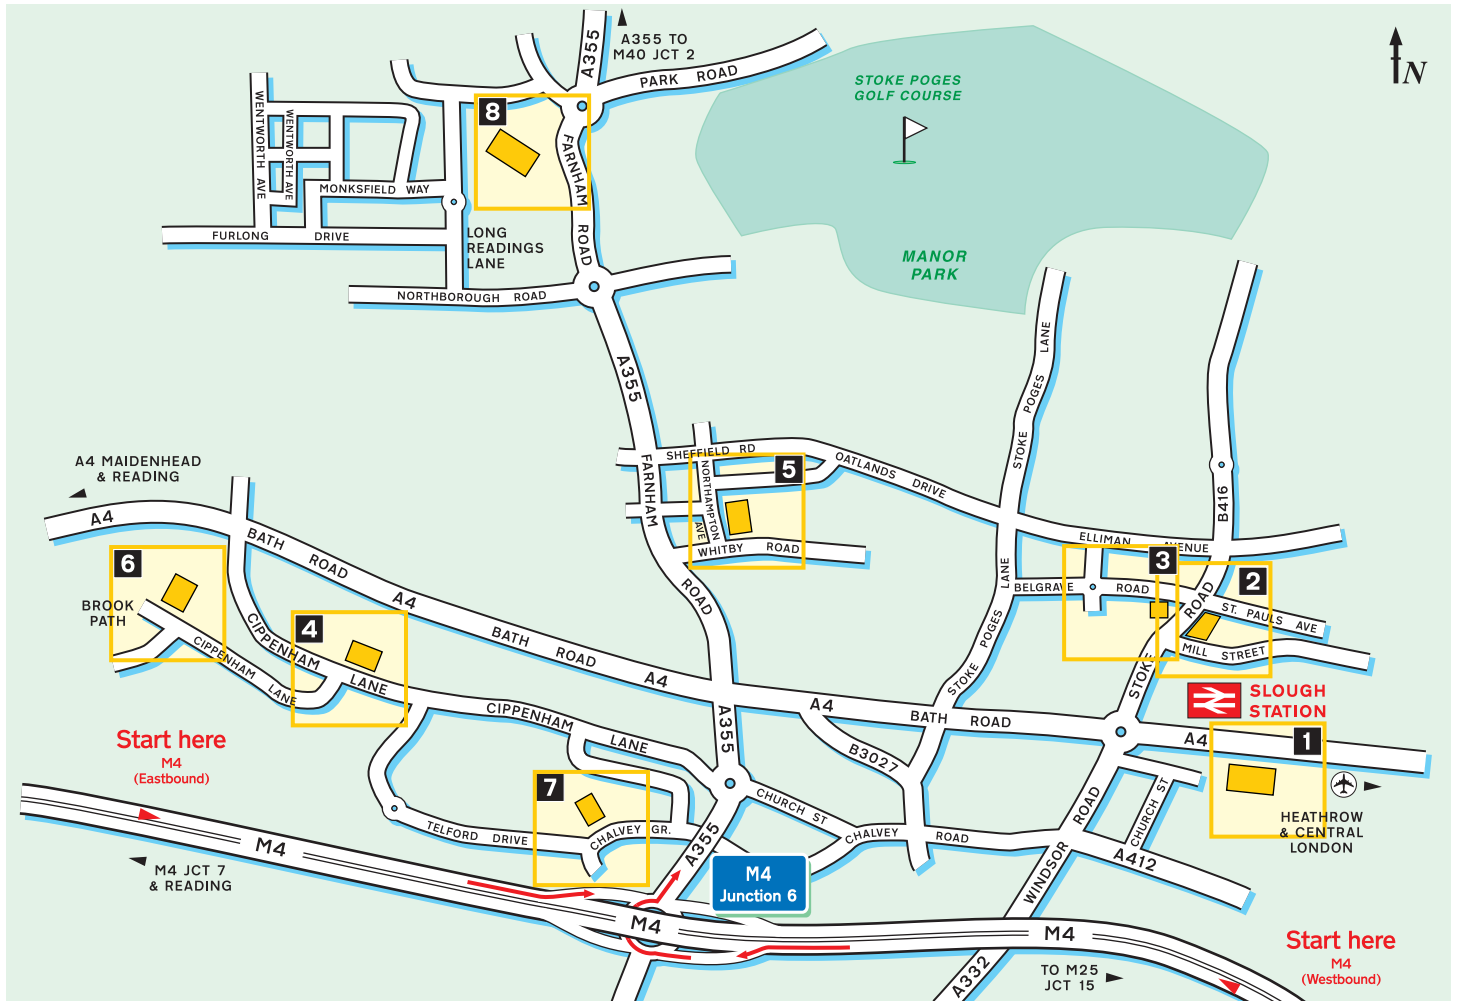

Slough

Key:

1. Slough Community College, Wellington Street, Slough.
2. Slough Foyer, 52 Stoke Road, Slough.
3. Thomas Gray Centre - Queens Road, Slough.
4. Westgate School - Cippenham Lane, Slough.
5. Rotunda Y & C Centre - Northampton Avenue, Slough.
6. Western House Infants School - Brook Path, Cippenham.
7. Montem Middle School, Chalvey Grove, Slough.
8. Beechwood School - Long Readings Lane, Slough.